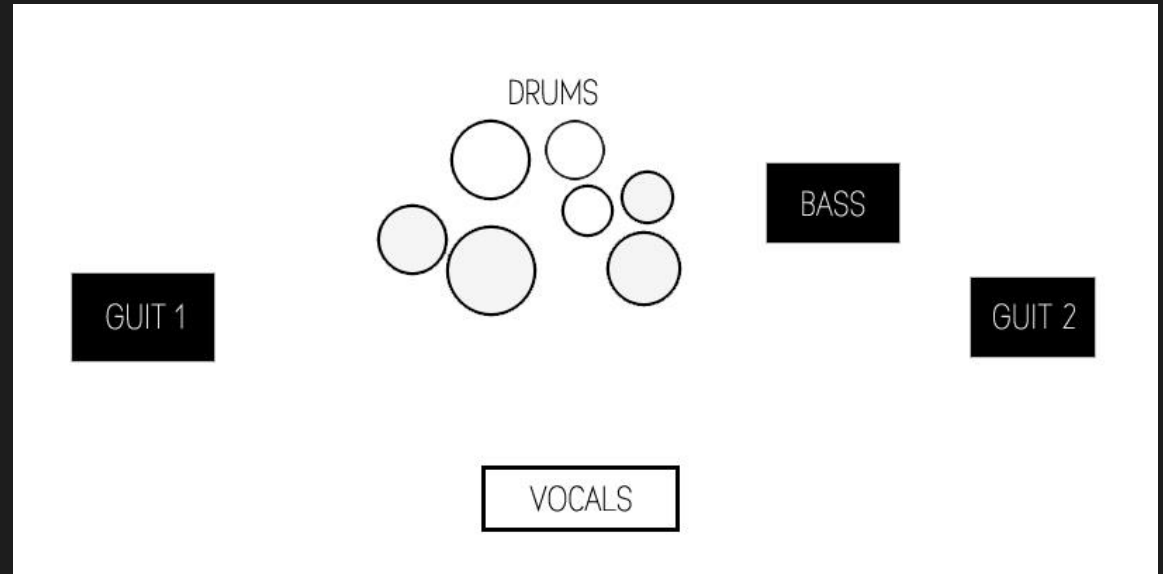

TECHRIDER

VOCALS

Sennheiser E945 - mic

DRUMS

BD

Snare

Hi-Hat

Tom1

FloorTom

2x Crash

1x Ride

BASS

Galien-Krueger 700RB Combo - amp

GUITAR 1

Line 6 Spider - amp

Tim Pierce - pedal

GUITAR 2

Fender Champion 100 - amp